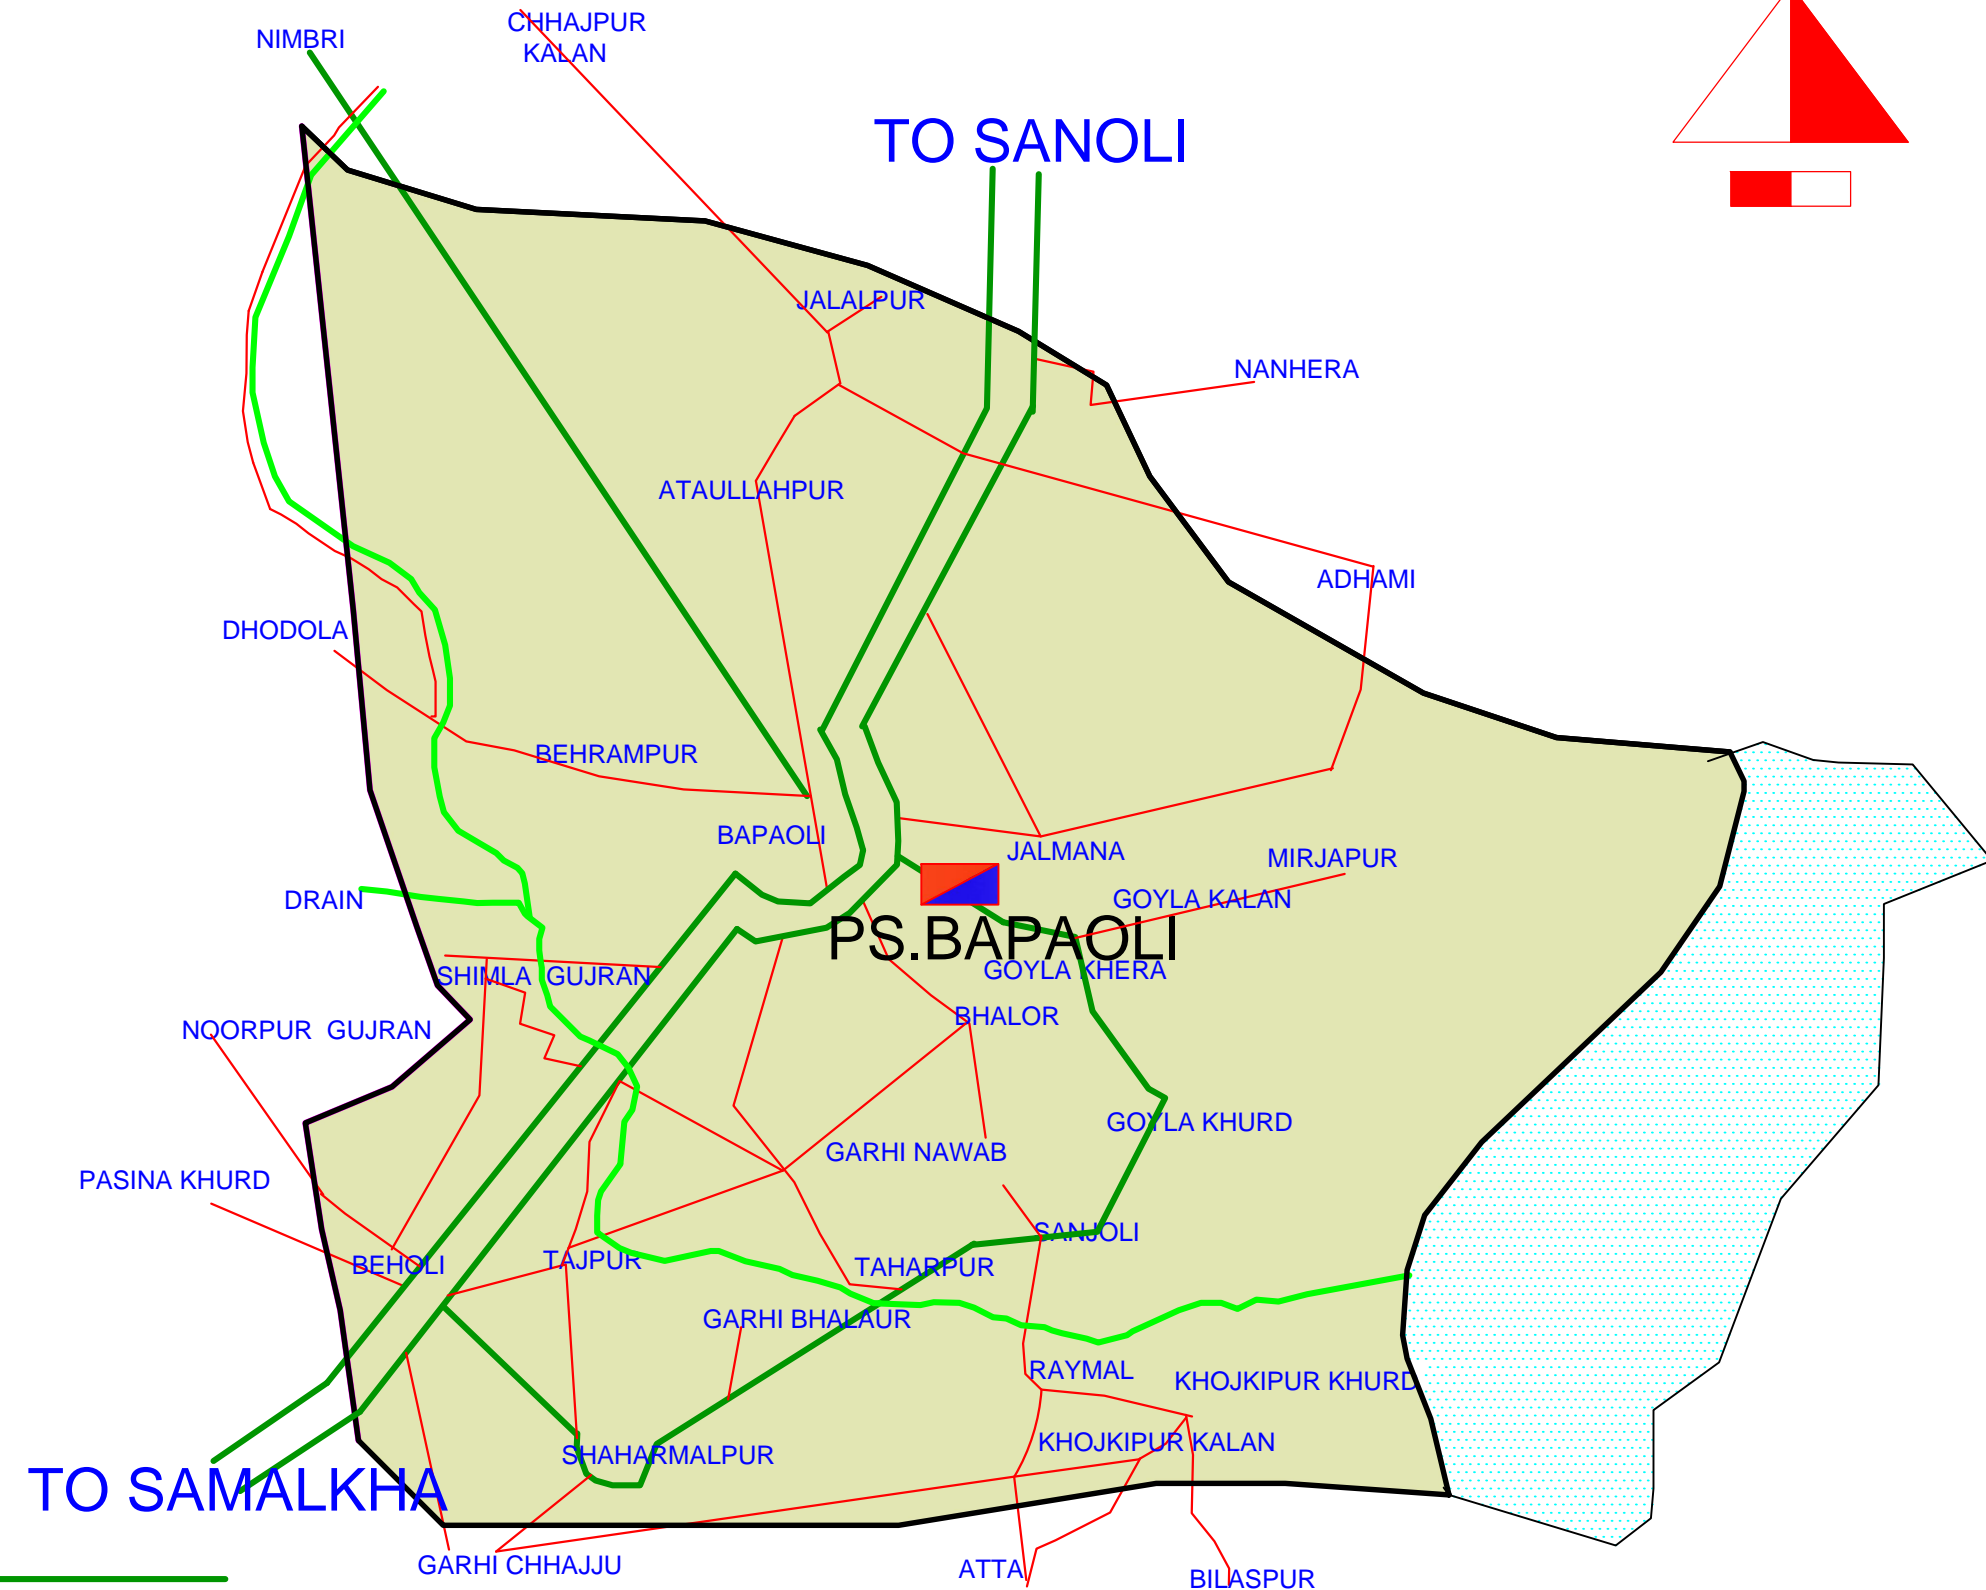

# MAP OF PS.BAPAOLI

## LEGEND

- DISTRICT ROAD 
- PS. BOUNDRY 
- LINK ROAD 
- DRAIN 
- POLICE STATION 